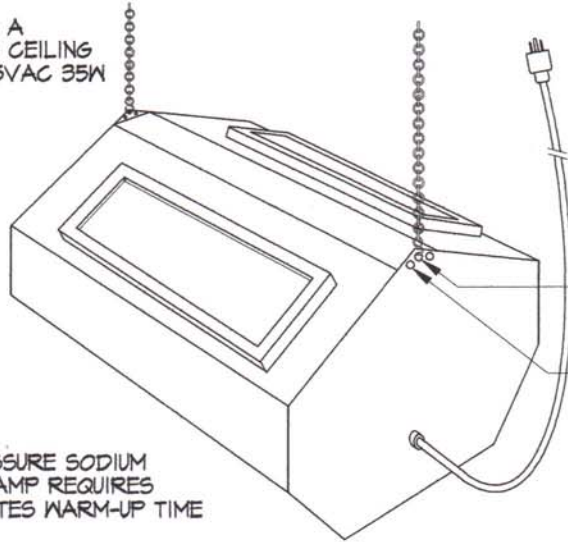

### SEBASTIAN MODEL: OC-1012 SAFELIGHT FOR LARGE BLACK & WHITE PRINT PROCESSING DARKROOMS

THIS SAFELIGHT FIXTURE PRODUCES ADEQUATE AND SAFE ILLUMINATION THROUGHOUT A LARGE B&W PHOTO DARKROOM WHERE STUDENTS CAN EASILY SEE TO OPERATE ENLARGERS AND PROCESS PRINTS. THE SAFELIGHT PRODUCED BY THIS FIXTURE IS REFLECTED FROM A WHITE CEILING AND FLOODS THE DARKROOM WITH DIFFUSED SAFE LIGHT FOR HANDLING ENLARGING PAPER FOR UP TO SIX MINUTES. SEE SKETCH BELOW FOR AN IDEAL & SAFE WAY TO SAFELIGHT A BLACK & WHITE PRINTING DARKROOM.

- REQUIRES A SWITCHED CEILING OUTLET 115VAC 35W

- LOW PRESSURE SODIUM VAPOR LAMP REQUIRES FIVE MINUTES WARM-UP TIME

- DESIGNED BY PHOTOMECHANICAL ENGINEERS AND TESTED BY TEACHERS OF PHOTOGRAPHY.
- STAINLESS STEEL TYPE 316L CONSTRUCTION THROUGHOUT BY MASTER SS CRAFTSMEN.
- MEASURES: 16" L x 12" W x 10" H WEIGHS: 20 POUNDS.
- SAFELIGHT FIXTURE IS HUNG BY CHAIN AND "S" HOOKS (SUPPLIED) USING CENTER HOLE
- TWO SAFETY CABLE TIE HOLES EACH END FOR EARTHQUAKE REGIONS (CABLE NOT INCLUDED)
- IT IS RECOMMENDED THAT THE SODIUM VAPOR LAMP & FILTERS BE REPLACED EVERY TEN YEARS.