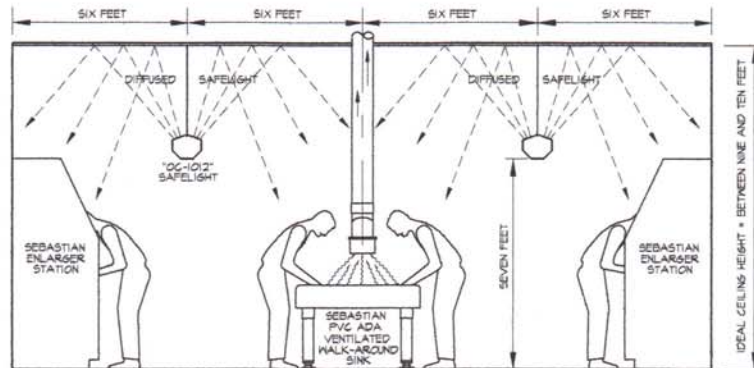

### SEBASTIAN MODEL: OC-1012 SAFELIGHT FOR LARGE BLACK & WHITE PRINT PROCESSING DARKROOMS

THIS SAFELIGHT FIXTURE PRODUCES ADEQUATE AND SAFE ILLUMINATION THROUGHOUT A LARGE B&W PHOTO DARKROOM WHERE STUDENTS CAN EASILY SEE TO OPERATE ENLARGERS AND PROCESS PRINTS. THE SAFELIGHT PRODUCED BY THIS FIXTURE IS REFLECTED FROM A WHITE CEILING AND FLOODS THE DARKROOM WITH DIFFUSED SAFE LIGHT FOR HANDLING ENLARGING PAPER FOR UP TO SIX MINUTES. SEE SKETCH BELOW FOR AN IDEAL & SAFE WAY TO SAFELIGHT A BLACK & WHITE PRINTING DARKROOM.

- REQUIRES A SWITCHED CEILING OUTLET 115VAC 35W

- LOW PRESSURE SODIUM VAPOR LAMP REQUIRES FIVE MINUTES WARM-UP TIME

- DESIGNED BY PHOTOMECHANICAL ENGINEERS AND TESTED BY TEACHERS OF PHOTOGRAPHY.
- STAINLESS STEEL TYPE 316L CONSTRUCTION THROUGHOUT BY MASTER SS CRAFTSMEN.
- MEASURES: 16" L x 12" W x 10" H WEIGHS: 20 POUNDS.
- SAFELIGHT FIXTURE IS HUNG BY CHAIN AND "S" HOOKS (SUPPLIED) USING CENTER HOLE
- TWO SAFETY CABLE TIE HOLES EACH END FOR EARTHQUAKE REGIONS (CABLE NOT INCLUDED)
- IT IS RECOMMENDED THAT THE SODIUM VAPOR LAMP & FILTERS BE REPLACED EVERY TEN YEARS.